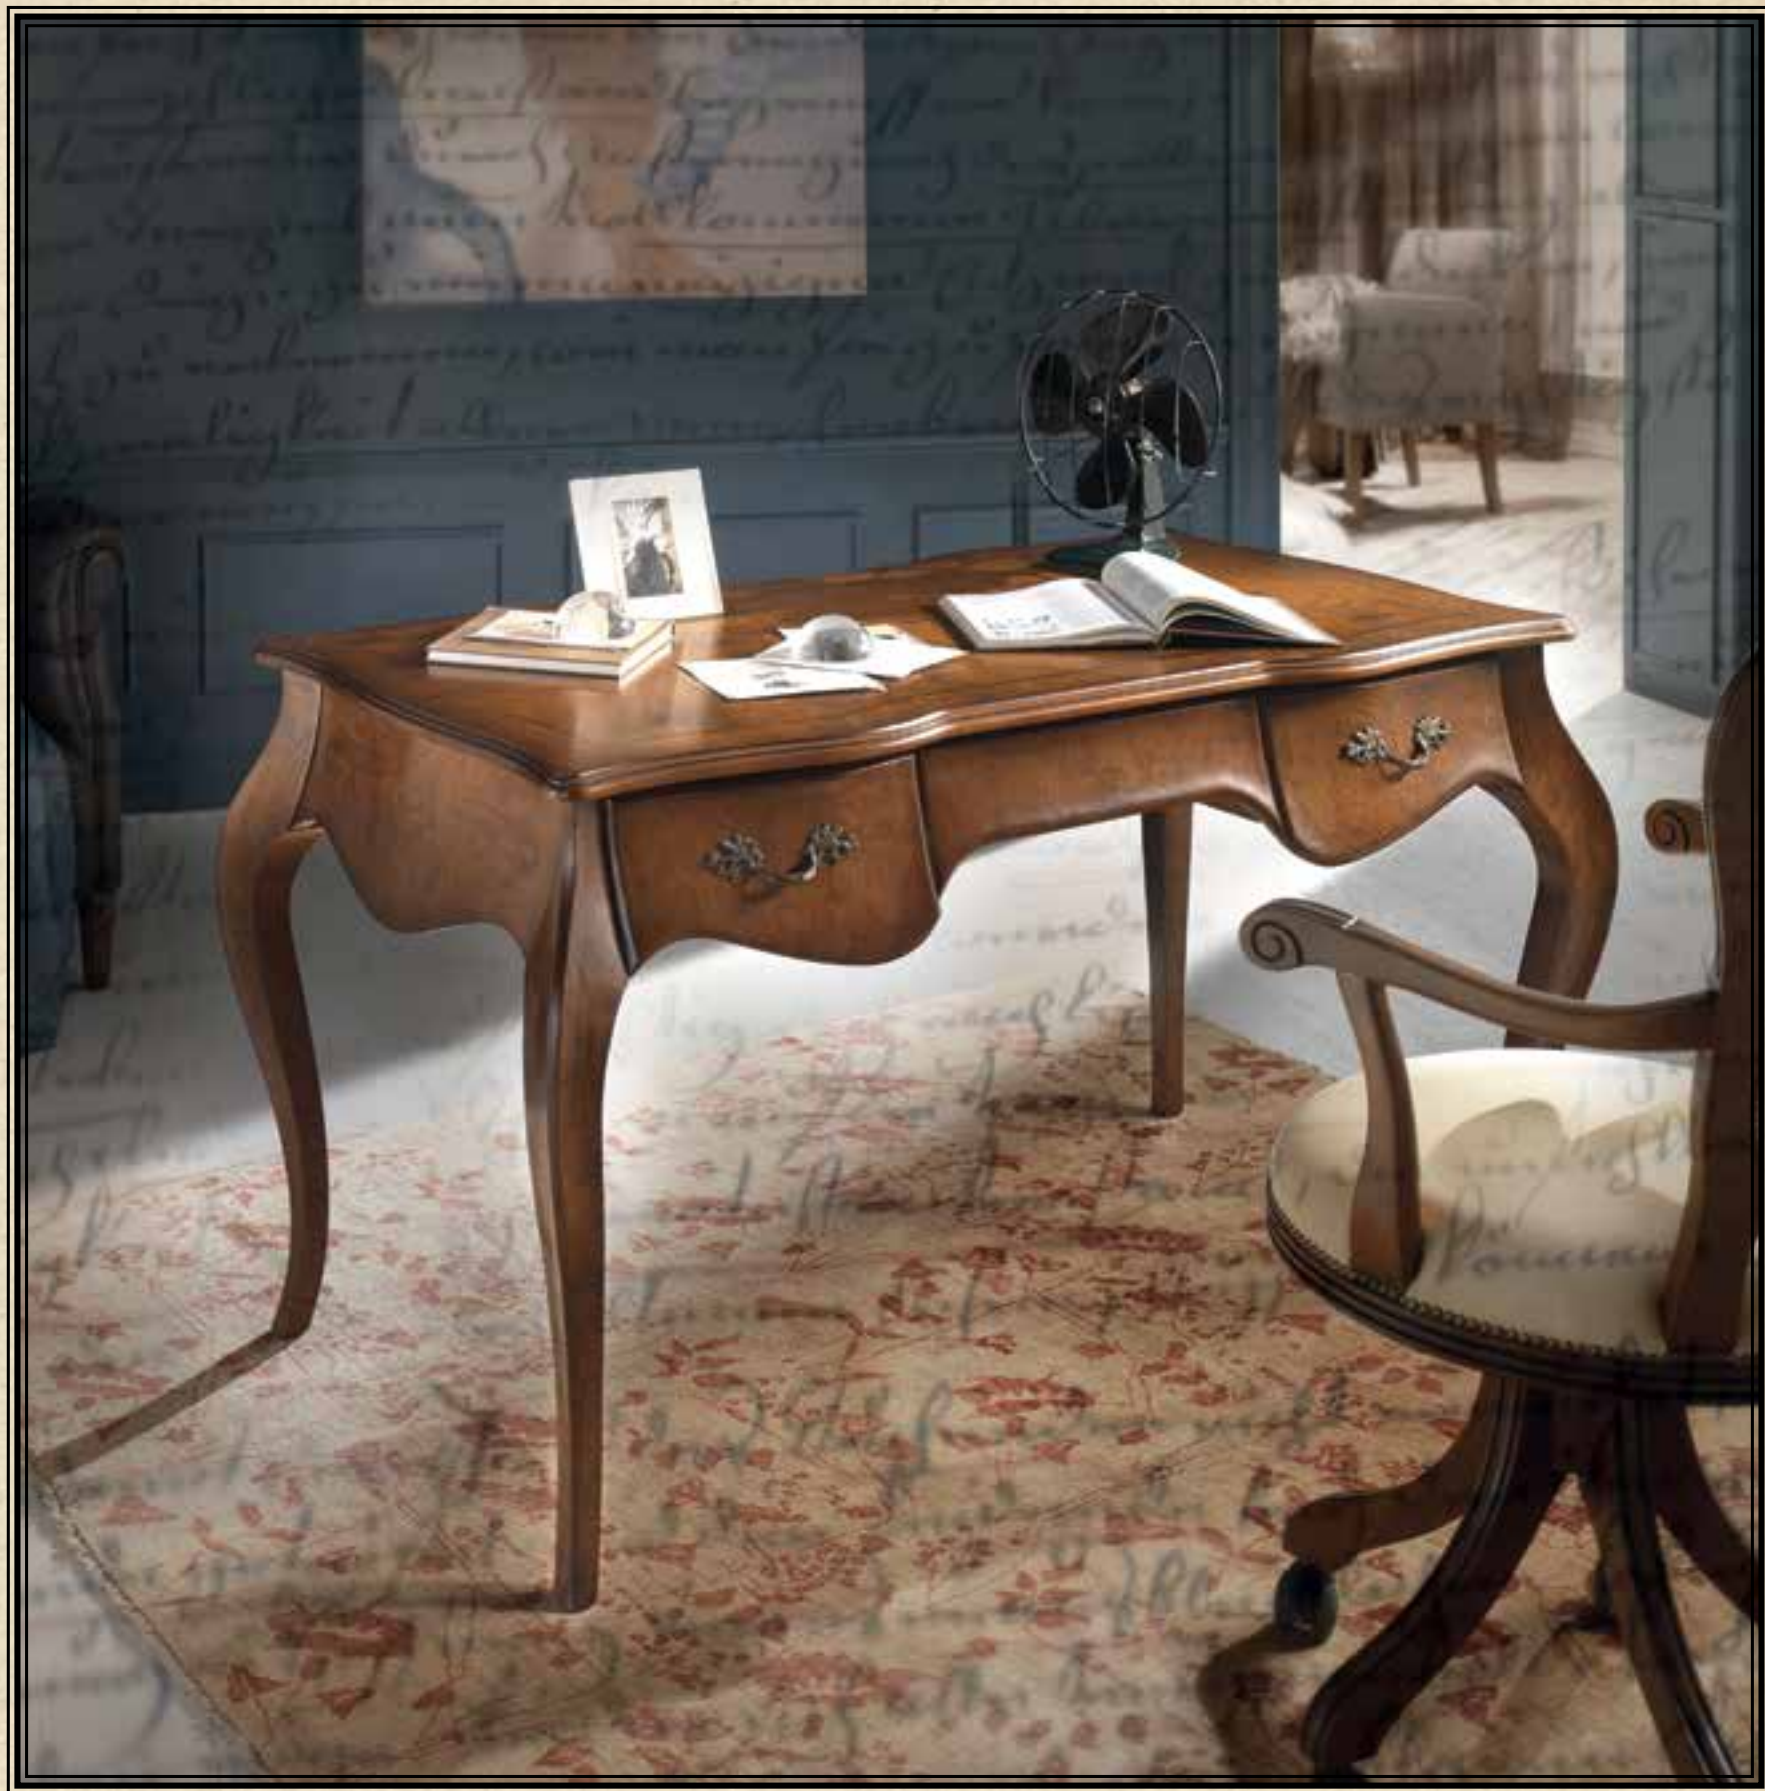

ART. MA111
cm Ø 90 x h 76

THE WRITING DESKS

old Italian furniture

Art. G1250
cm 180 X 77 H.80

Art. MM117
cm 160 X 75 H.77

Art. MM120
cm 60 X 50 H.103

Art. M117
cm 160 X 75 H.77

Art. M120
cm 60 X 50 H.103