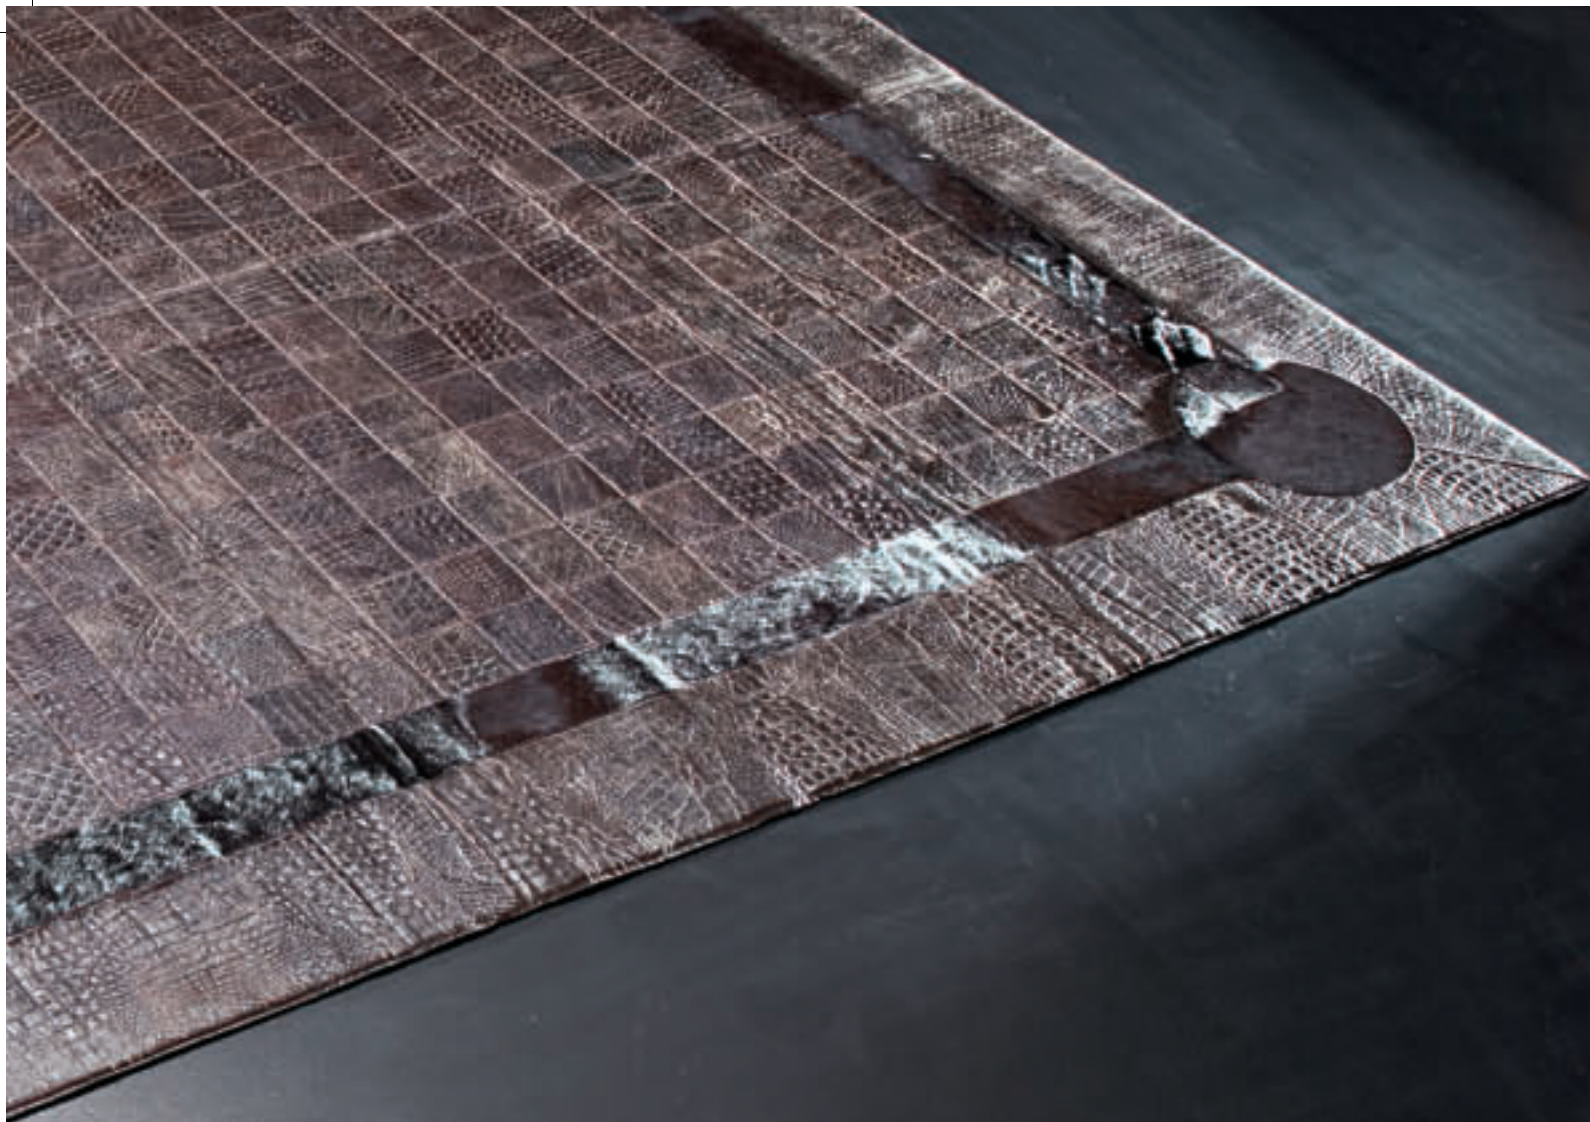

# carpets

ART. MTP01  
tappeto volpe+pelle  
carpet with leather  
cm 250 x 350

ART. MCU01  
cuscino in nabuc  
*cushion in nabuc*  
cm 40 x 40

ART. MTP02  
tappeto in pelle croco  
carpet in croco leather  
cm 250 x 350