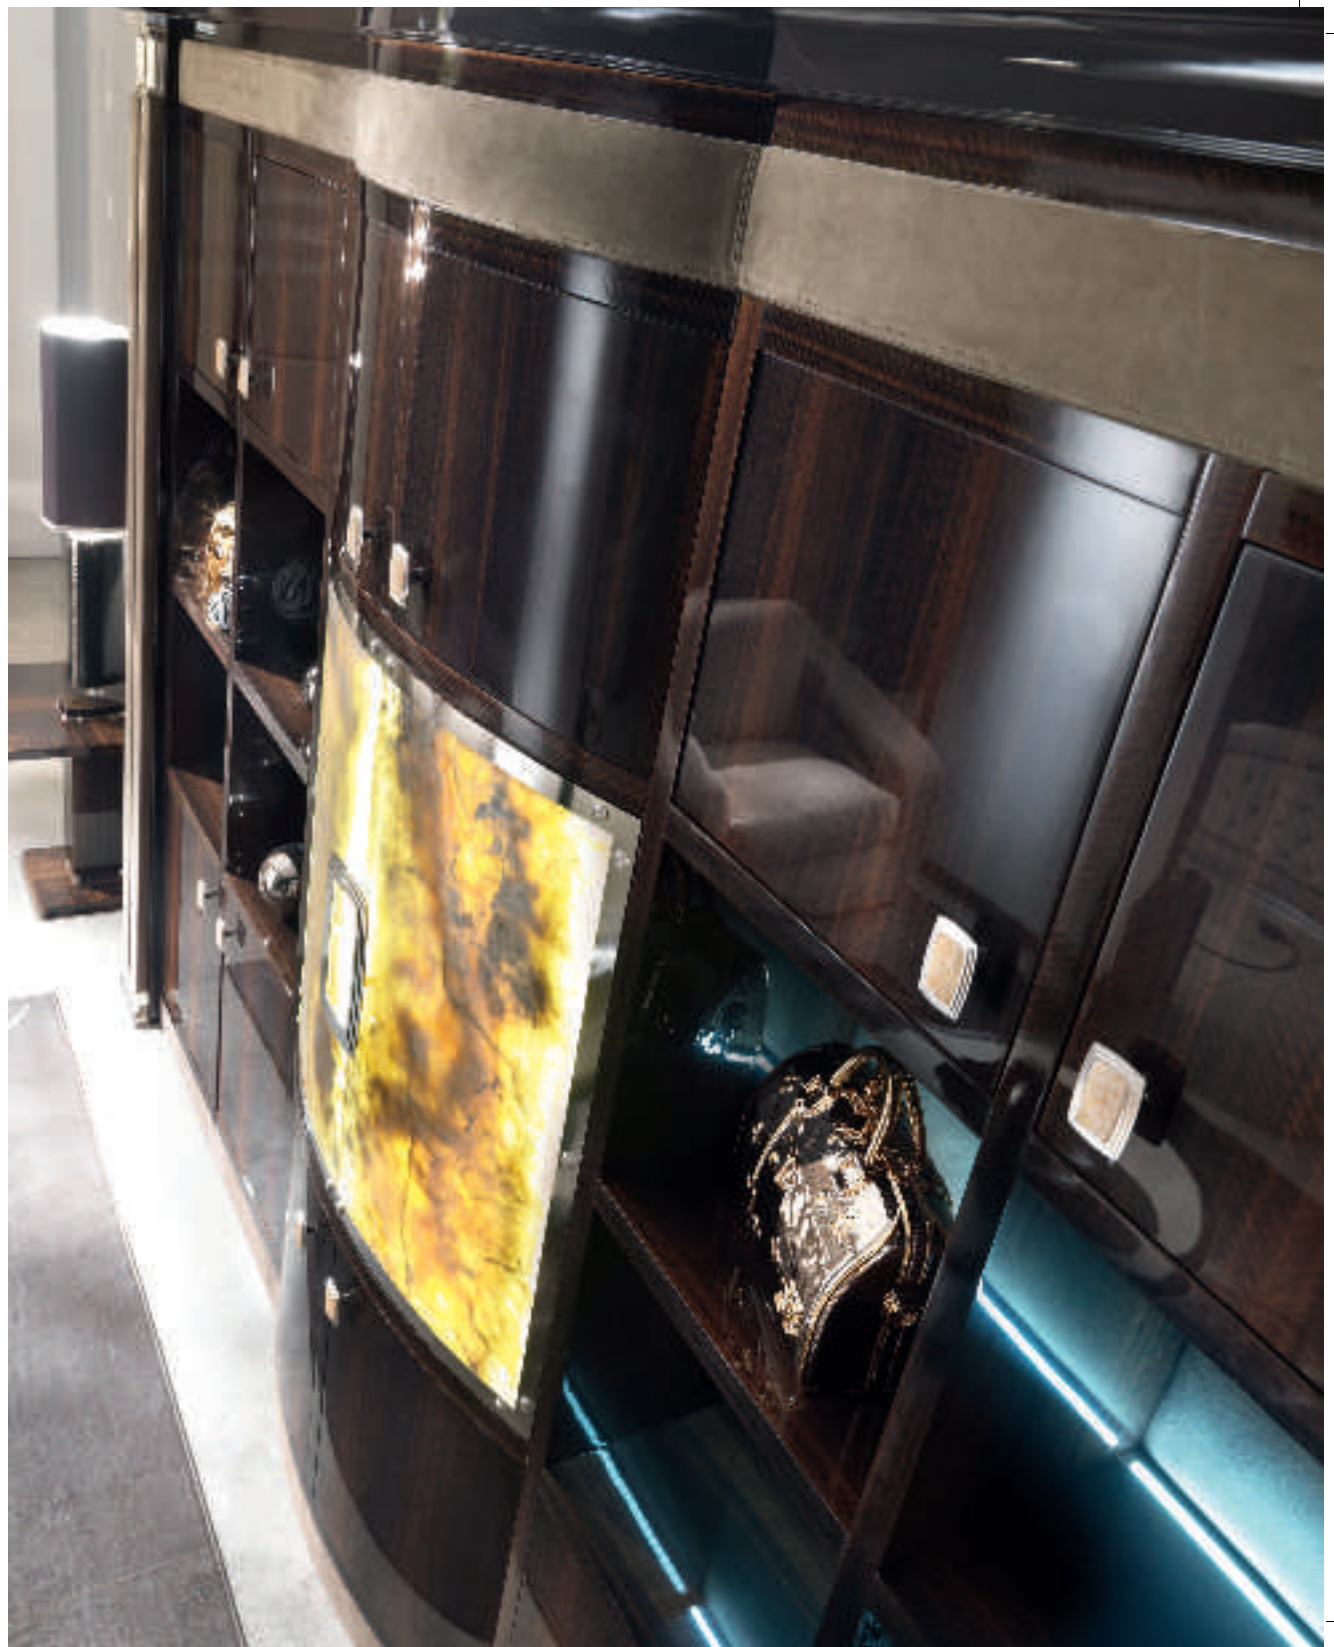

GARBO

ART. MLIB03  
libreria in eucalipto fumè con inserti in pelle nabuk  
e ante in onice retroilluminate  
showcase in eucalipto fumè with nabuk leather and  
onix doors with led in the back  
cm 356 x 35/45 x h.250