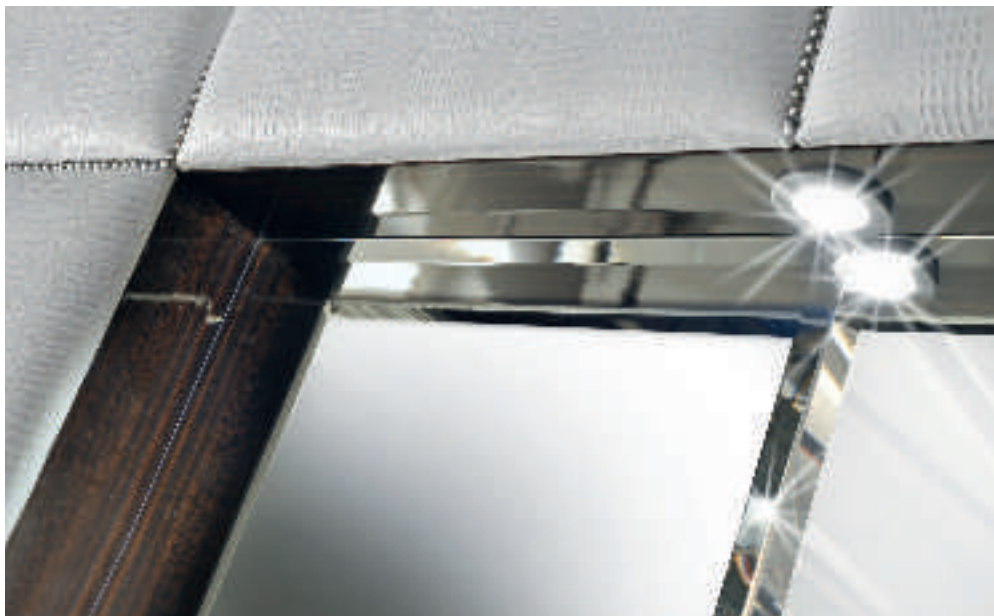

**T**he beauty is seen, the charm is felt.

ART. MPS02  
specchiera con firma  
*mirror with signature*  
cm 164,5 x 90

ART. MTC01  
consolle  
*console*  
cm 180 x 45 x h. 97

**E**legance is the balance between proportion, emotion and surprise.