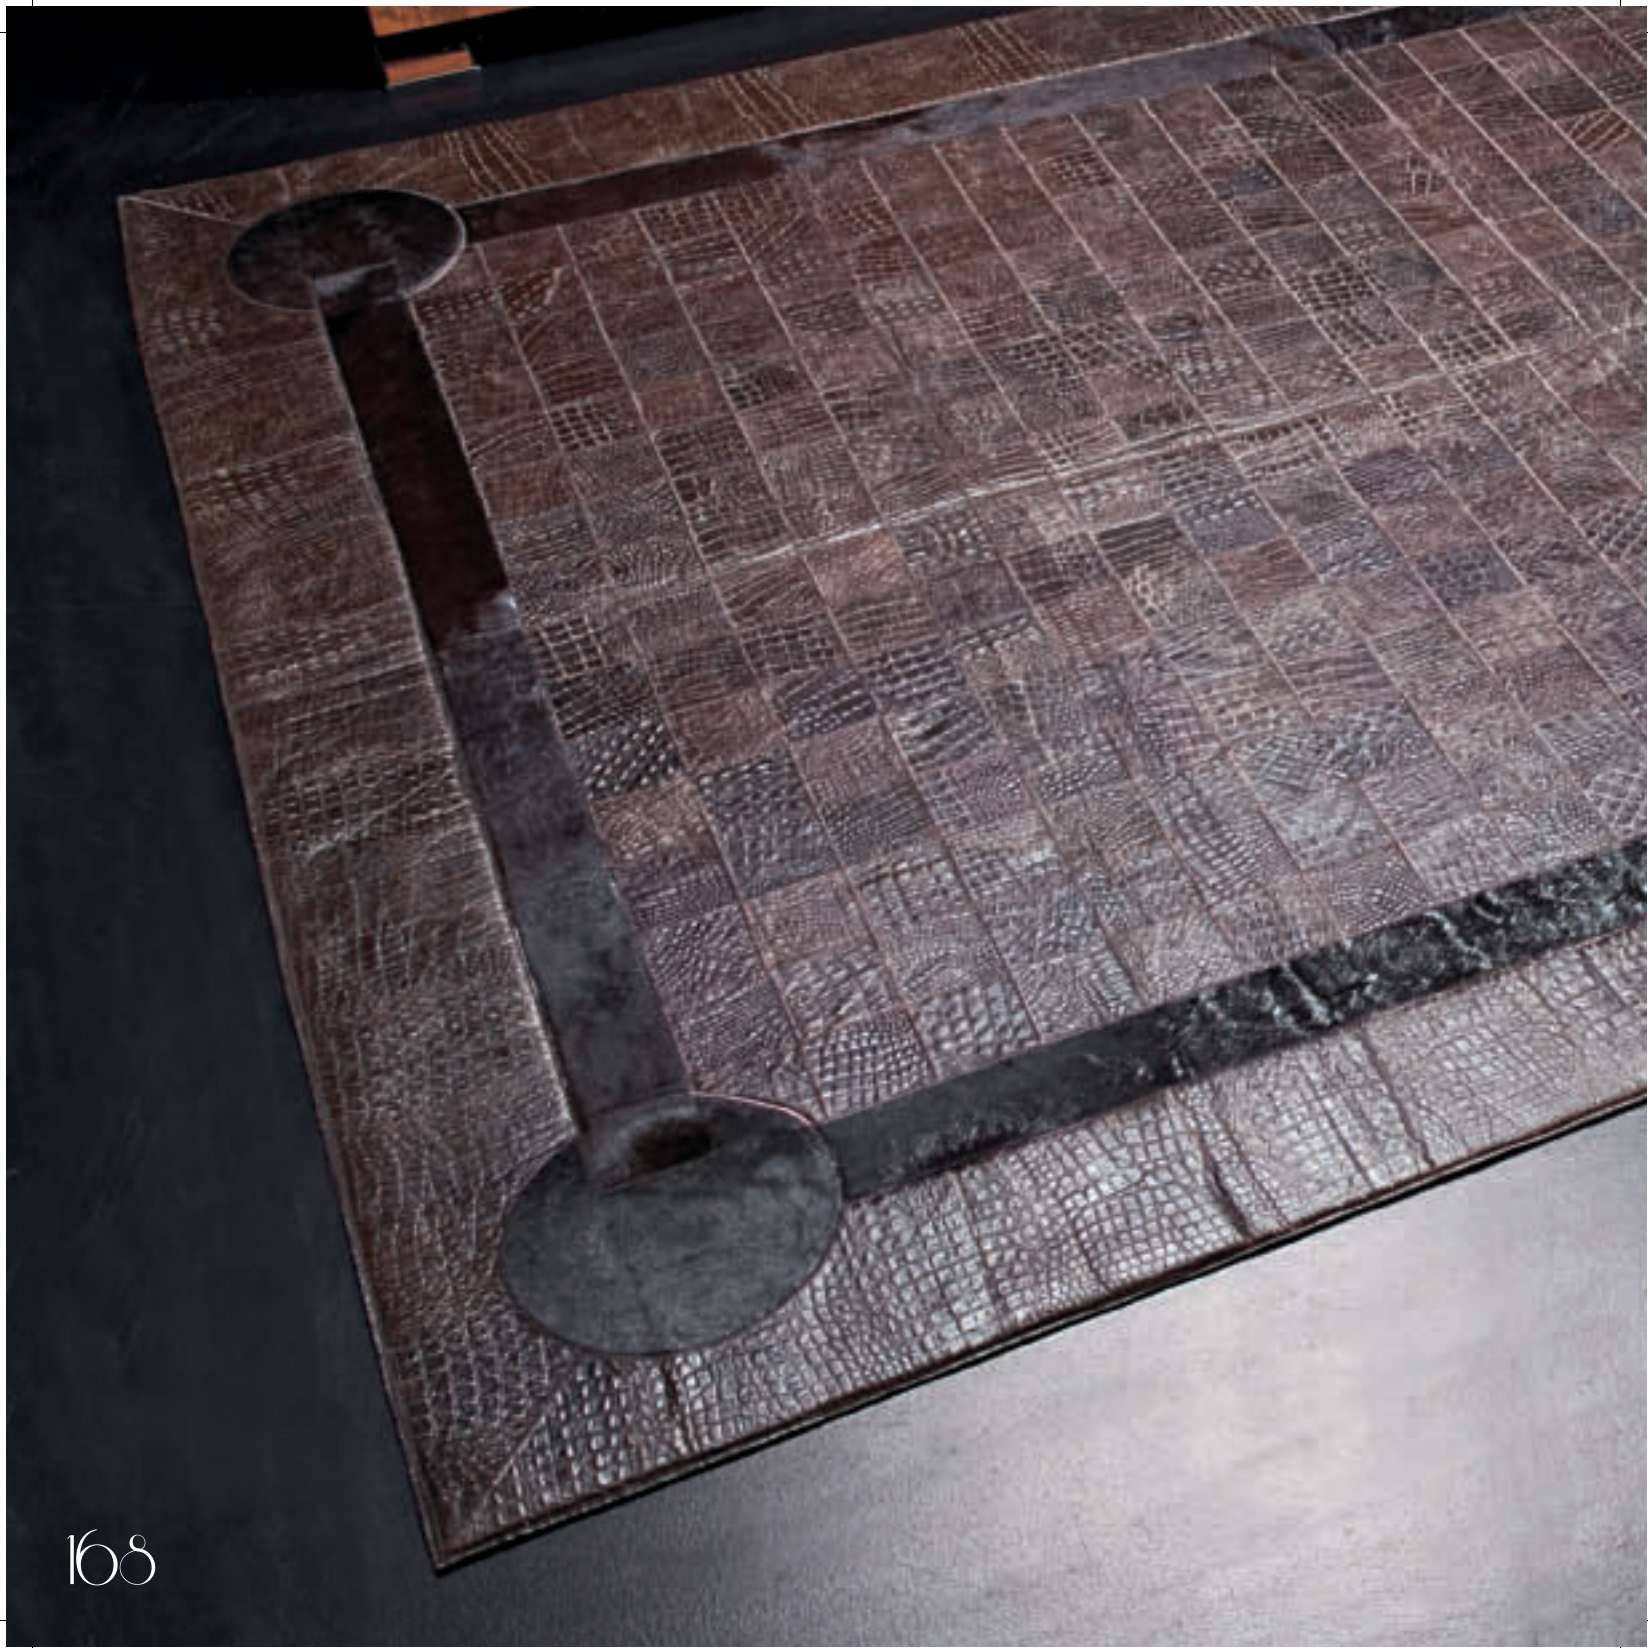

# carpets

ART. MTP01  
tappeto volpe+pelle  
carpet with leather  
cm 250 x 350

ART. MCU01  
cuscino in nabuc  
*cushion in nabuc*  
cm 40 x 40

ART. MTP02  
tappeto in pelle croco  
carpet in croco leather  
cm 250 x 350